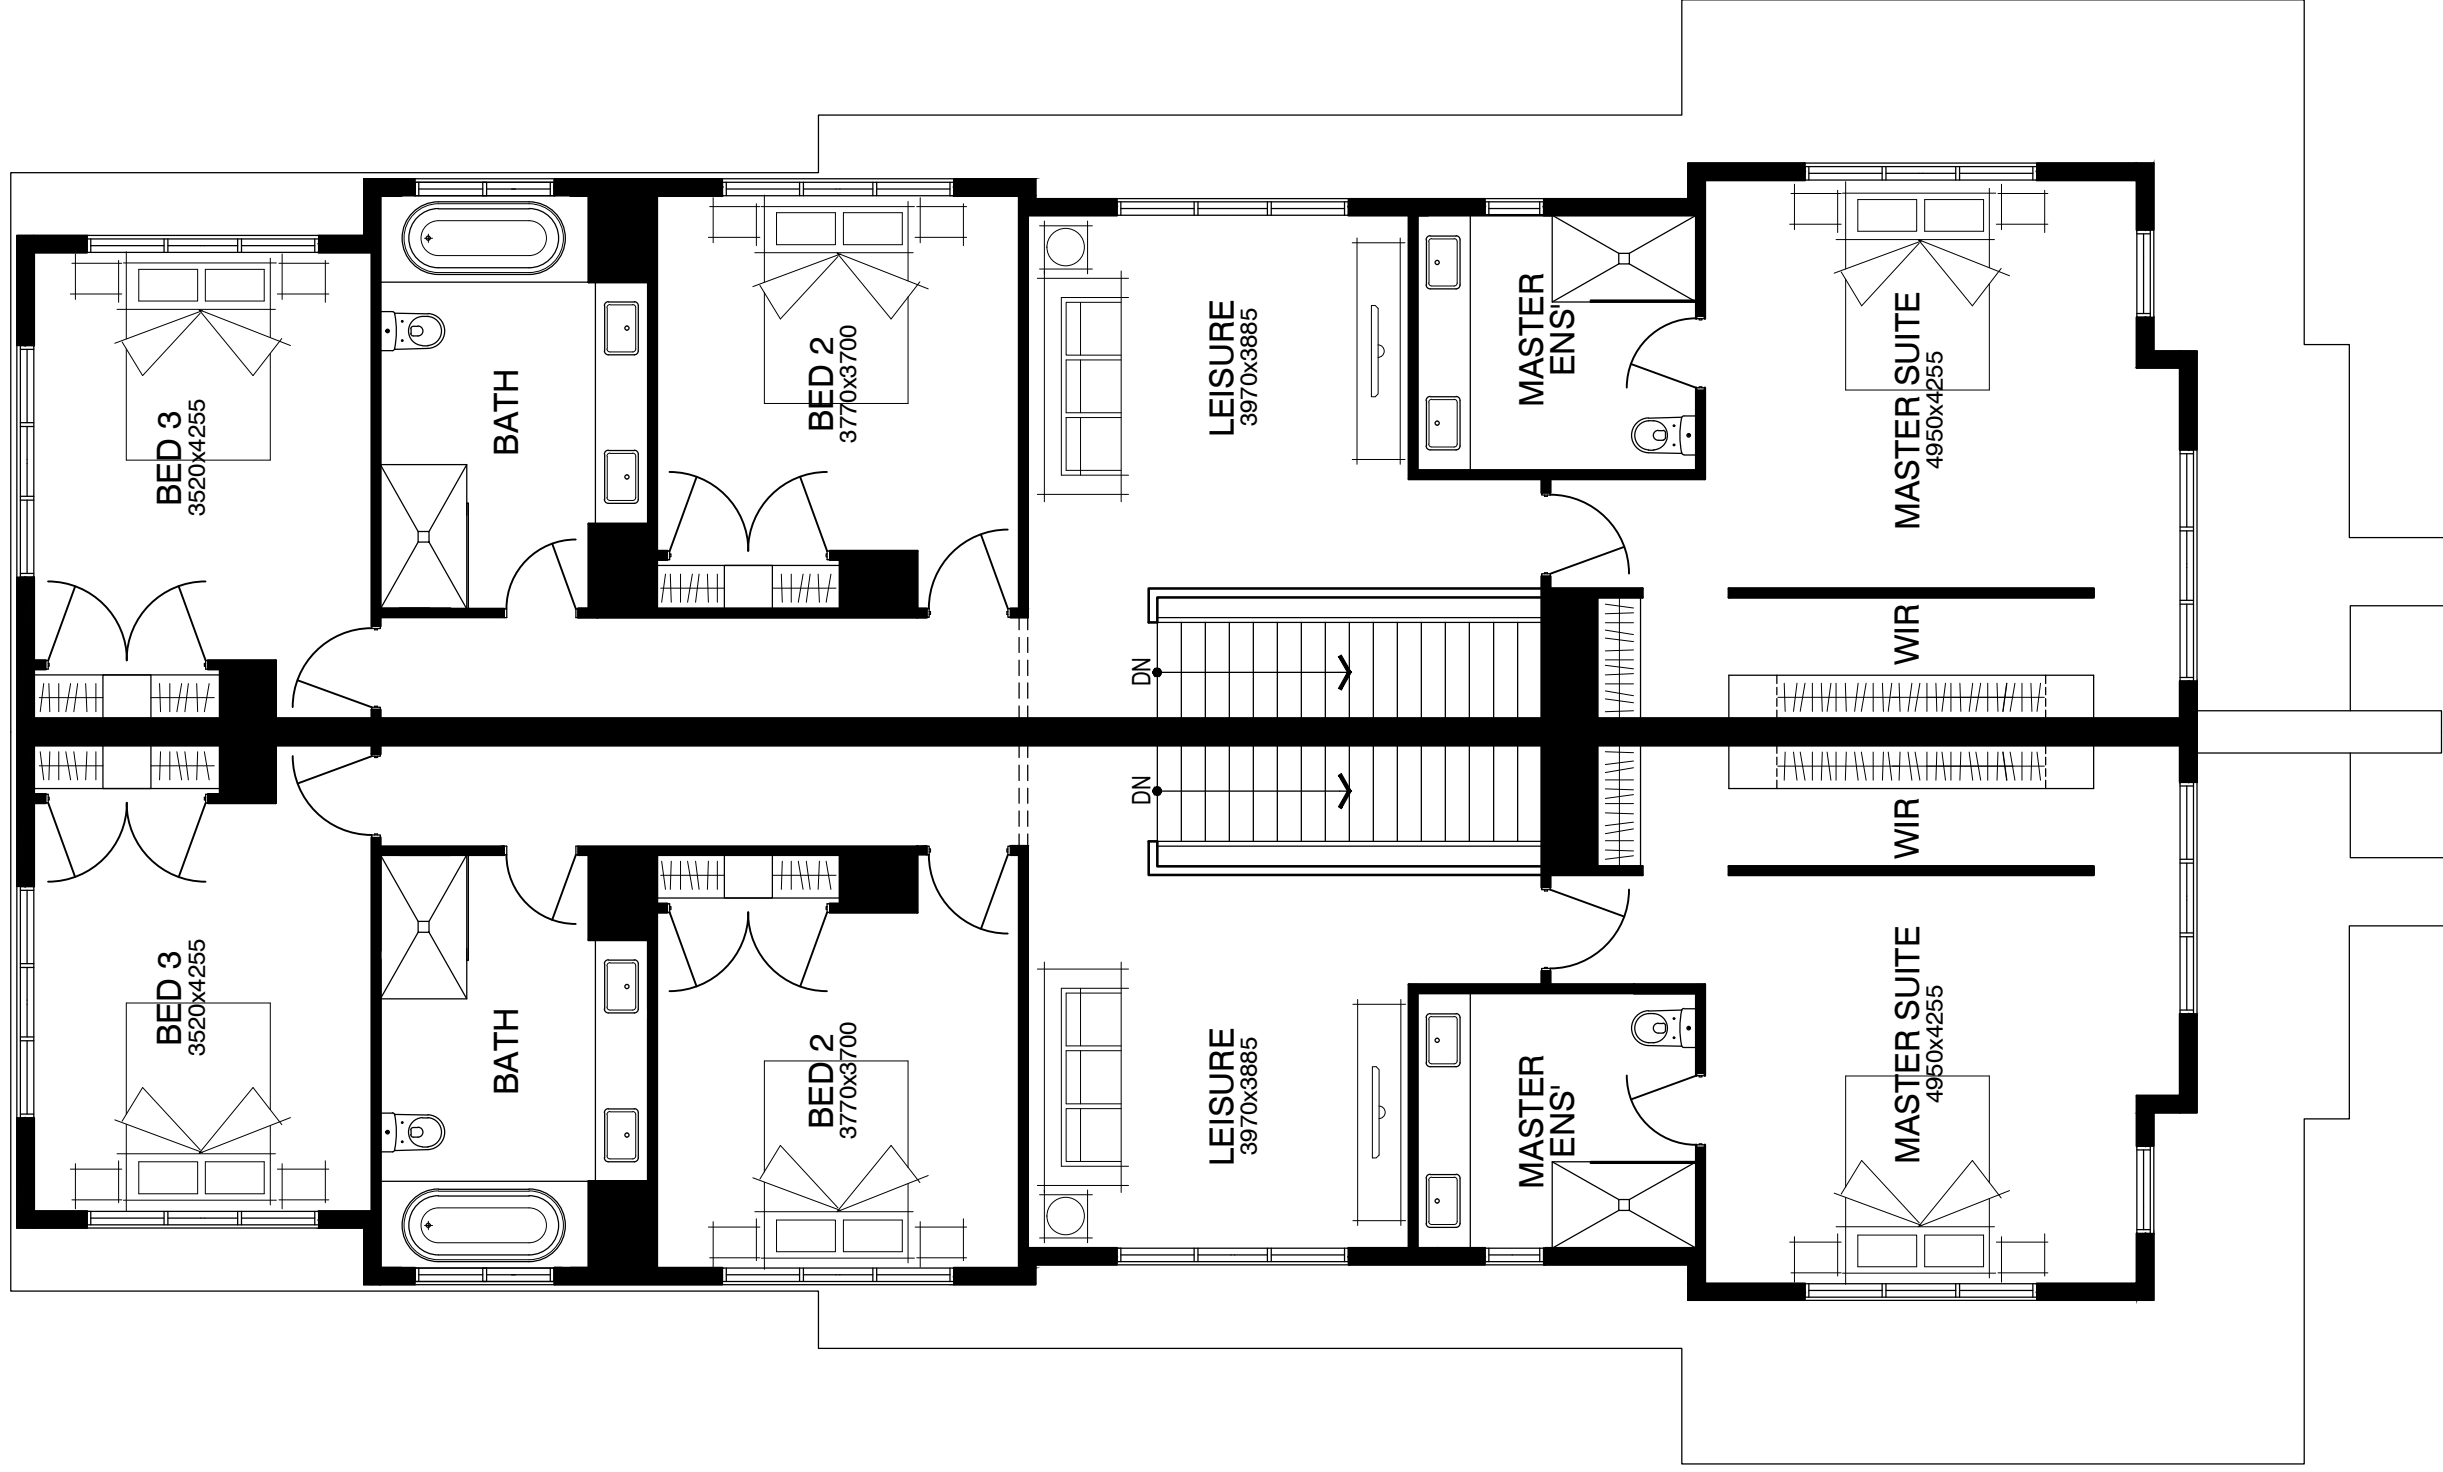

22700
OVERALL

5920
OVERALL

5920
OVERALL

View: FIRST FLOOR PLAN

House: STANLEY 31 MK II

Facade: TRADITIONAL

COPYRIGHT © THESE DRAWINGS ARE NOT TO BE
REPRODUCED IN PART OR WHOLE WITHOUT EXPRESS
PERMISSION OF DUAL OCC ADVISORS